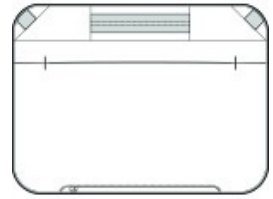

Travis Mathew Lateral Brief TMB500

A cross between a slim brief and a messenger, this multifunctional wonder has plenty of room for your laptop and work essentials.

- 100% poly mini ripstop
- Durable water repellent (DWR) finish
- Front slip pocket with hidden zipper to access interior organization
- Retractable handles tuck away for easy storage
- Detachable, adjustable, padded shoulder strap
- Integrated zippered luggage trolley pass through
- Rubberized TM logo patch
- Laptop sleeve dimensions: 11"h x 15"w x 1"d; fits most 17" laptops
- Dimensions: 12.25"h x 16.5"w x 4"d
- Capacity: 671.25 cu. in./11 L
- Weight: 1.87 lbs./0.85 kg

Note: Bags not intended for use by children 12 and under.

front

back

COLOR INFORMATION

Please note: PMS code information is shown only when an exact match is available.

Black
PMS BLACK C